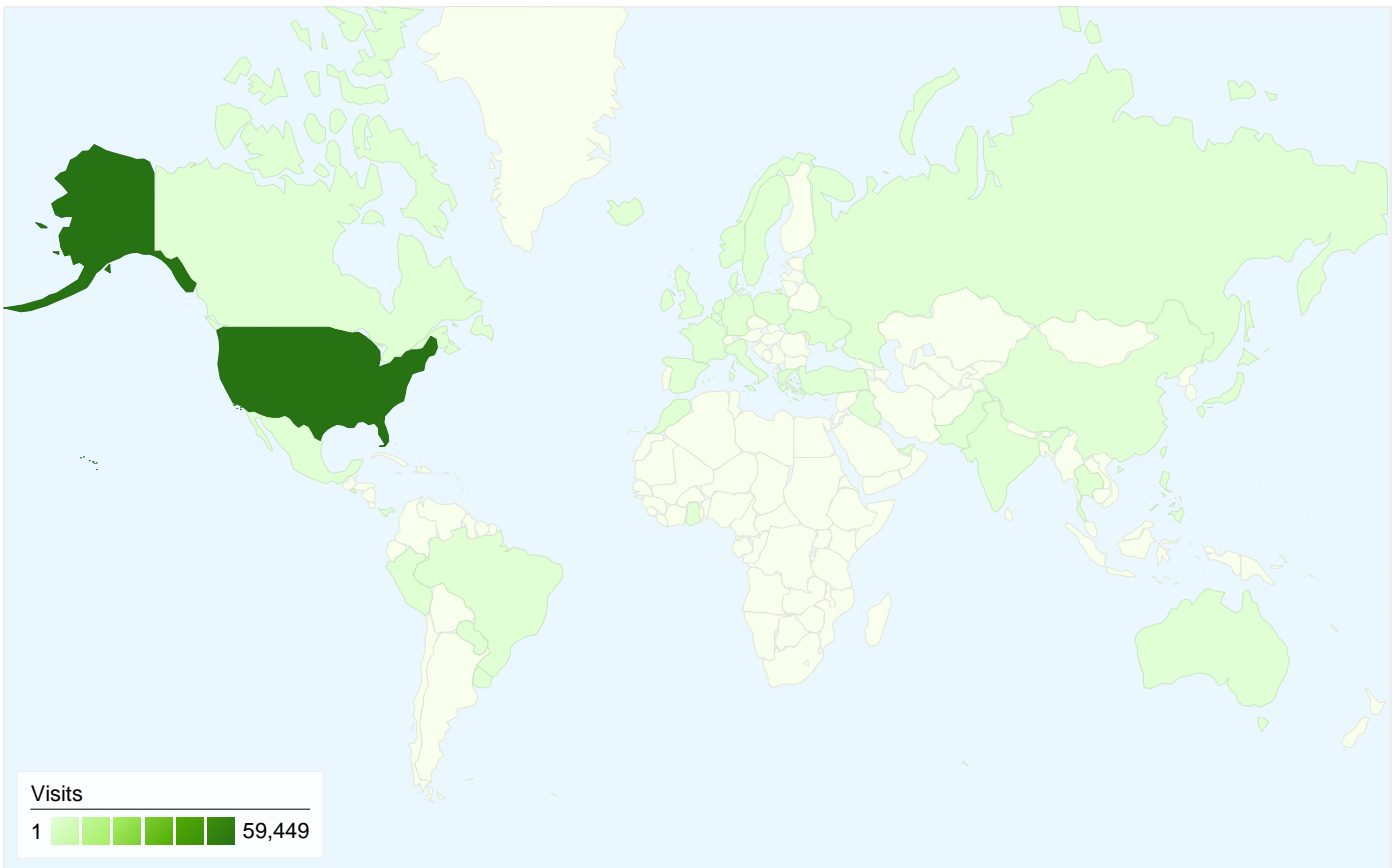

59,870 visits came from 44 countries/territories

Site Usage

Visits	Pages/Visit	Avg. Time on Site	% New Visits	Bounce Rate	
59,870 % of Site Total: 100.00%	6.38 Site Avg: 6.38 (0.00%)	00:02:45 Site Avg: 00:02:45 (0.00%)	28.90% Site Avg: 28.88% (0.07%)	18.52% Site Avg: 18.52% (0.00%)	
Country/Territory	Visits	Pages/Visit	Avg. Time on Site	% New Visits	Bounce Rate
United States	59,449	6.39	00:02:45	28.78%	18.50%
Belgium	89	4.79	00:01:09	11.24%	20.22%
Canada	80	5.01	00:01:43	25.00%	13.75%
Germany	48	6.94	00:03:12	43.75%	10.42%
India	42	13.95	00:07:35	61.90%	23.81%
(not set)	33	6.06	00:02:00	33.33%	6.06%
Greece	14	2.79	00:03:11	42.86%	14.29%
United Kingdom	12	6.17	00:01:24	91.67%	58.33%
Spain	8	6.00	00:01:44	75.00%	50.00%
Philippines	7	3.43	00:03:07	85.71%	28.57%

1 - 10 of 44