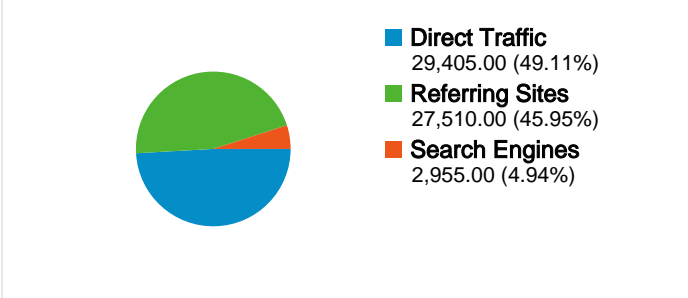

Traffic Sources Overview

Content Overview

Pages	Page Views	% Page Views
/	93,434	24.44%
/index.cfm?action=main.team	15,295	4.00%
/index.cfm?action=main.main	13,963	3.65%
/index.cfm?action=main.team	7,152	1.87%
/index.cfm?action=main.team	6,269	1.64%