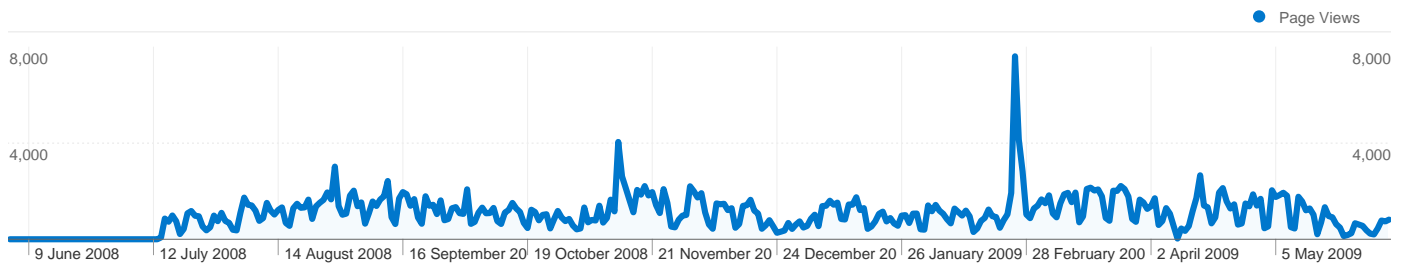

Pages on this site were viewed a total of 382,231 times

382,231 Page Views

263,390 Unique Views

18.52% Bounce Rate

Top Content

Pages	Page Views	% Page Views
/	93,434	24.44%
/index.cfm?action=main.team&ID=5	15,295	4.00%
/index.cfm?action=main.main	13,963	3.65%
/index.cfm?action=main.team&ID=7	7,152	1.87%
/index.cfm?action=main.team&ID=89	6,269	1.64%