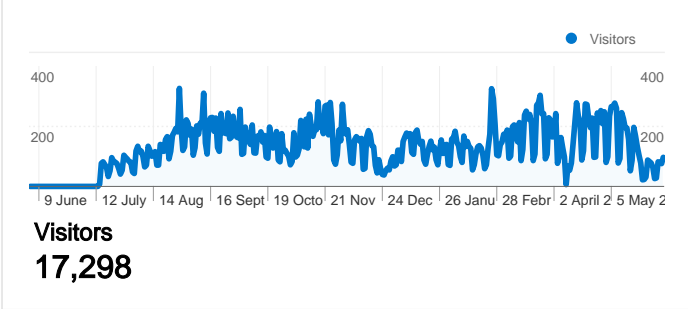

Site Usage

 **59,870** Visits

 **18.52%** Bounce Rate

 **382,231** Page Views

 **00:02:45** Avg. Time on Site

 **6.38** Pages/Visit

 **28.88%** % New Visits

Visitors Overview

17,298 people visited this site

 **59,870 Visits**

 **17,298 Absolute Unique Visitors**

 **382,231 Page Views**

 **6.38 Average Page Views**

 **00:02:45 Time on Site**

 **18.52% Bounce Rate**

 **28.88% New Visits**

Site Usage

Visits	Pages/Visit	Avg. Time on Site	% New Visits	Bounce Rate	
59,870 % of Site Total: 100.00%	6.38 Site Avg: 6.38 (0.00%)	00:02:45 Site Avg: 00:02:45 (0.00%)	28.90% Site Avg: 28.88% (0.07%)	18.52% Site Avg: 18.52% (0.00%)	
Country/Territory	Visits	Pages/Visit	Avg. Time on Site	% New Visits	Bounce Rate
United States	59,449	6.39	00:02:45	28.78%	18.50%
Belgium	89	4.79	00:01:09	11.24%	20.22%
Canada	80	5.01	00:01:43	25.00%	13.75%
Germany	48	6.94	00:03:12	43.75%	10.42%
India	42	13.95	00:07:35	61.90%	23.81%
(not set)	33	6.06	00:02:00	33.33%	6.06%
Greece	14	2.79	00:03:11	42.86%	14.29%
United Kingdom	12	6.17	00:01:24	91.67%	58.33%
Spain	8	6.00	00:01:44	75.00%	50.00%
Philippines	7	3.43	00:03:07	85.71%	28.57%

1 - 10 of 44

Pages on this site were viewed a total of 382,231 times

 **382,231** Page Views

 **263,390** Unique Views

 **18.52%** Bounce Rate

Top Content

Pages	Page Views	% Page Views
/	93,434	24.44%
/index.cfm?action=main.team&ID=5	15,295	4.00%
/index.cfm?action=main.main	13,963	3.65%
/index.cfm?action=main.team&ID=7	7,152	1.87%
/index.cfm?action=main.team&ID=89	6,269	1.64%