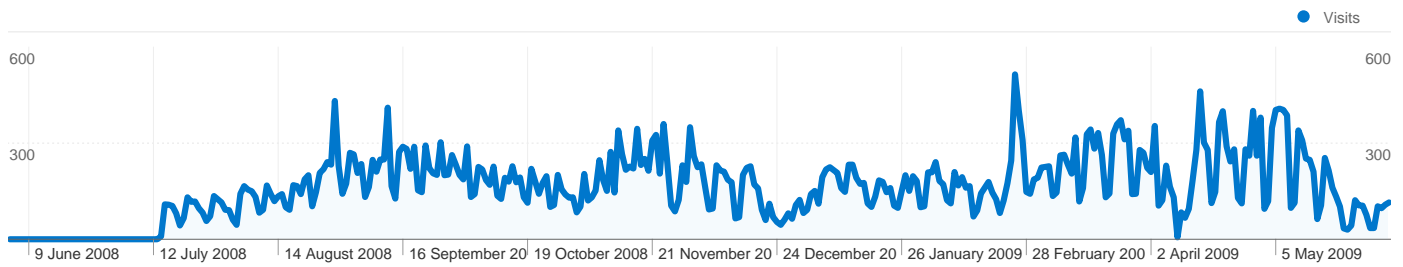

Site Usage

 **59,870** Visits

 **18.52%** Bounce Rate

 **382,231** Page Views

 **00:02:45** Avg. Time on Site

 **6.38** Pages/Visit

 **28.88%** % New Visits

Visitors Overview

17,298 people visited this site

 **59,870 Visits**

 **17,298 Absolute Unique Visitors**

 **382,231 Page Views**

 **6.38 Average Page Views**

 **00:02:45 Time on Site**

 **18.52% Bounce Rate**

 **28.88% New Visits**

All traffic sources sent a total of 59,870 visits

 49.11% Direct Traffic

 45.95% Referring Sites

 4.94% Search Engines

- Direct Traffic
29,405.00 (49.11%)
- Referring Sites
27,510.00 (45.95%)
- Search Engines
2,955.00 (4.94%)