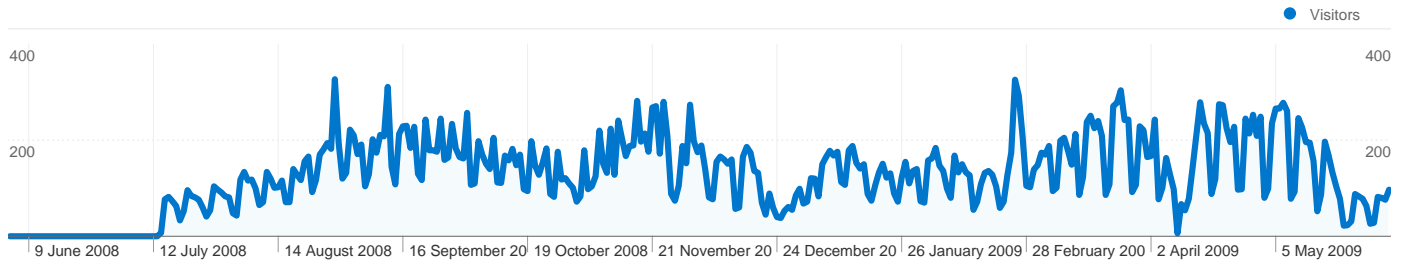

Site Usage

 **59,870** Visits

 **18.52%** Bounce Rate

 **382,231** Page Views

 **00:02:45** Avg. Time on Site

 **6.38** Pages/Visit

 **28.88%** % New Visits

Visitors Overview

17,298 people visited this site

 **59,870 Visits**

 **17,298 Absolute Unique Visitors**

 **382,231 Page Views**

 **6.38 Average Page Views**

 **00:02:45 Time on Site**

 **18.52% Bounce Rate**

 **28.88% New Visits**

All traffic sources sent a total of 59,870 visits

 49.11% Direct Traffic

 45.95% Referring Sites

 4.94% Search Engines

- Direct Traffic
29,405.00 (49.11%)
- Referring Sites
27,510.00 (45.95%)
- Search Engines
2,955.00 (4.94%)

Site Usage

Visits	Pages/Visit	Avg. Time on Site	% New Visits	Bounce Rate	
59,870 % of Site Total: 100.00%	6.38 Site Avg: 6.38 (0.00%)	00:02:45 Site Avg: 00:02:45 (0.00%)	28.90% Site Avg: 28.88% (0.07%)	18.52% Site Avg: 18.52% (0.00%)	
Country/Territory	Visits	Pages/Visit	Avg. Time on Site	% New Visits	Bounce Rate
United States	59,449	6.39	00:02:45	28.78%	18.50%
Belgium	89	4.79	00:01:09	11.24%	20.22%
Canada	80	5.01	00:01:43	25.00%	13.75%
Germany	48	6.94	00:03:12	43.75%	10.42%
India	42	13.95	00:07:35	61.90%	23.81%
(not set)	33	6.06	00:02:00	33.33%	6.06%
Greece	14	2.79	00:03:11	42.86%	14.29%
United Kingdom	12	6.17	00:01:24	91.67%	58.33%
Spain	8	6.00	00:01:44	75.00%	50.00%
Philippines	7	3.43	00:03:07	85.71%	28.57%