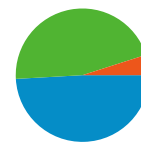

17,298 people visited this site

 **59,870 Visits**

 **17,298 Absolute Unique Visitors**

 **382,231 Page Views**

 **6.38 Average Page Views**

 **00:02:45 Time on Site**

 **18.52% Bounce Rate**

 **28.88% New Visits**

Technical Profile

Browser	Visits	% visits	Connection Speed	Visits	% visits
Internet Explorer	49,556	82.77%	Unknown	20,784	34.72%
Firefox	8,144	13.60%	Cable	20,279	33.87%
Safari	1,767	2.95%	DSL	7,255	12.12%
Chrome	154	0.26%	T1	6,496	10.85%
Opera	83	0.14%	Dialup	3,163	5.28%

All traffic sources sent a total of 59,870 visits

 49.11% Direct Traffic

 45.95% Referring Sites

 4.94% Search Engines

- Direct Traffic
29,405.00 (49.11%)
- Referring Sites
27,510.00 (45.95%)
- Search Engines
2,955.00 (4.94%)