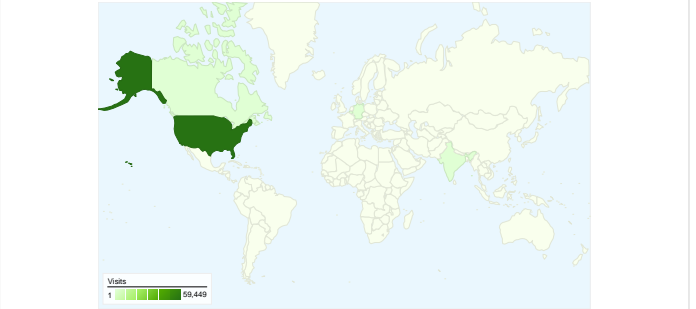

Map Overlay world