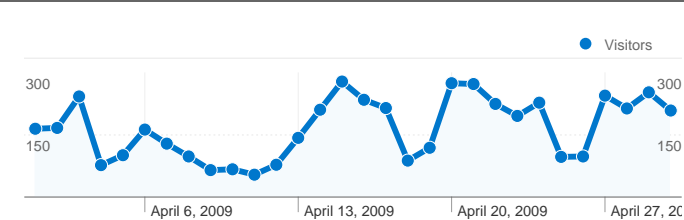

### Site Usage

6,656 Visits

15.93% Bounce Rate

35,909 Pageviews

00:02:46 Avg. Time on Site

5.39 Pages/Visit

21.32% % New Visits

### Visitors Overview

Visitors  
2,290

**6,656 visits came from 12 countries/territories**

Site Usage

| Country/Territory | Visits | Pages/Visit | Avg. Time on Site | % New Visits | Bounce Rate |
|-------------------|--------|-------------|-------------------|--------------|-------------|
| United States     | 6,595  | 5.41        | 00:02:47          | 21.24%       | 15.89%      |
| Canada            | 24     | 4.38        | 00:01:01          | 8.33%        | 16.67%      |
| Belgium           | 9      | 6.00        | 00:01:19          | 11.11%       | 0.00%       |
| Germany           | 7      | 6.00        | 00:02:53          | 28.57%       | 0.00%       |
| Philippines       | 6      | 1.83        | 00:03:03          | 83.33%       | 33.33%      |
| (not set)         | 4      | 3.75        | 00:00:44          | 0.00%        | 0.00%       |
| United Kingdom    | 3      | 1.00        | 00:00:00          | 100.00%      | 100.00%     |
| Italy             | 3      | 4.00        | 00:02:22          | 66.67%       | 0.00%       |
| Japan             | 2      | 2.00        | 00:00:20          | 0.00%        | 0.00%       |

Pages on this site were viewed a total of 35,909 times

35,909 Pageviews

25,194 Unique Views

15.93% Bounce Rate