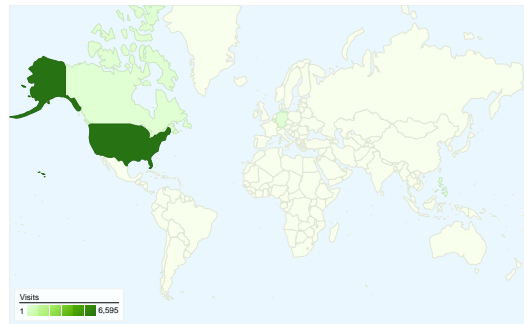

Map Overlay world

Traffic Sources Overview

- **Referring Sites**
  3,205.00 (48.15%)
- **Direct Traffic**
  3,139.00 (47.16%)
- **Search Engines**
  312.00 (4.69%)

Content Overview

Pages	Pageviews	% Pageviews
/	9,948	27.70%
/index.cfm?action=main.team&l	1,521	4.24%
/index.cfm?action=main.Cancel	1,304	3.63%
/index.cfm?action=main.main	1,188	3.31%
/index.cfm?action=main.team&l	1,034	2.88%