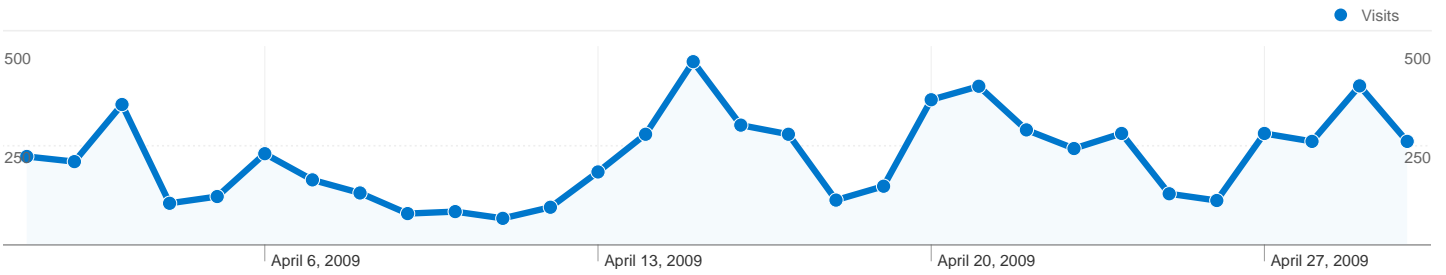

All traffic sources sent a total of 6,656 visits

47.16% Direct Traffic

48.15% Referring Sites

4.69% Search Engines

- Referring Sites
  3,205.00 (48.15%)
- Direct Traffic
  3,139.00 (47.16%)
- Search Engines
  312.00 (4.69%)

Top Traffic Sources

Sources	Visits	% visits	Keywords	Visits	% visits
(direct) ((none))	3,139	47.16%	libertysports.org	161	51.60%
fcps1.org (referral)	3,037	45.63%	liberty sports	45	14.42%
google (organic)	188	2.82%	www.libertysports.org	23	7.37%
live (organic)	62	0.93%	libertysport.com	10	3.21%
etteamz.com (referral)	39	0.59%	liberty sports.org	9	2.88%