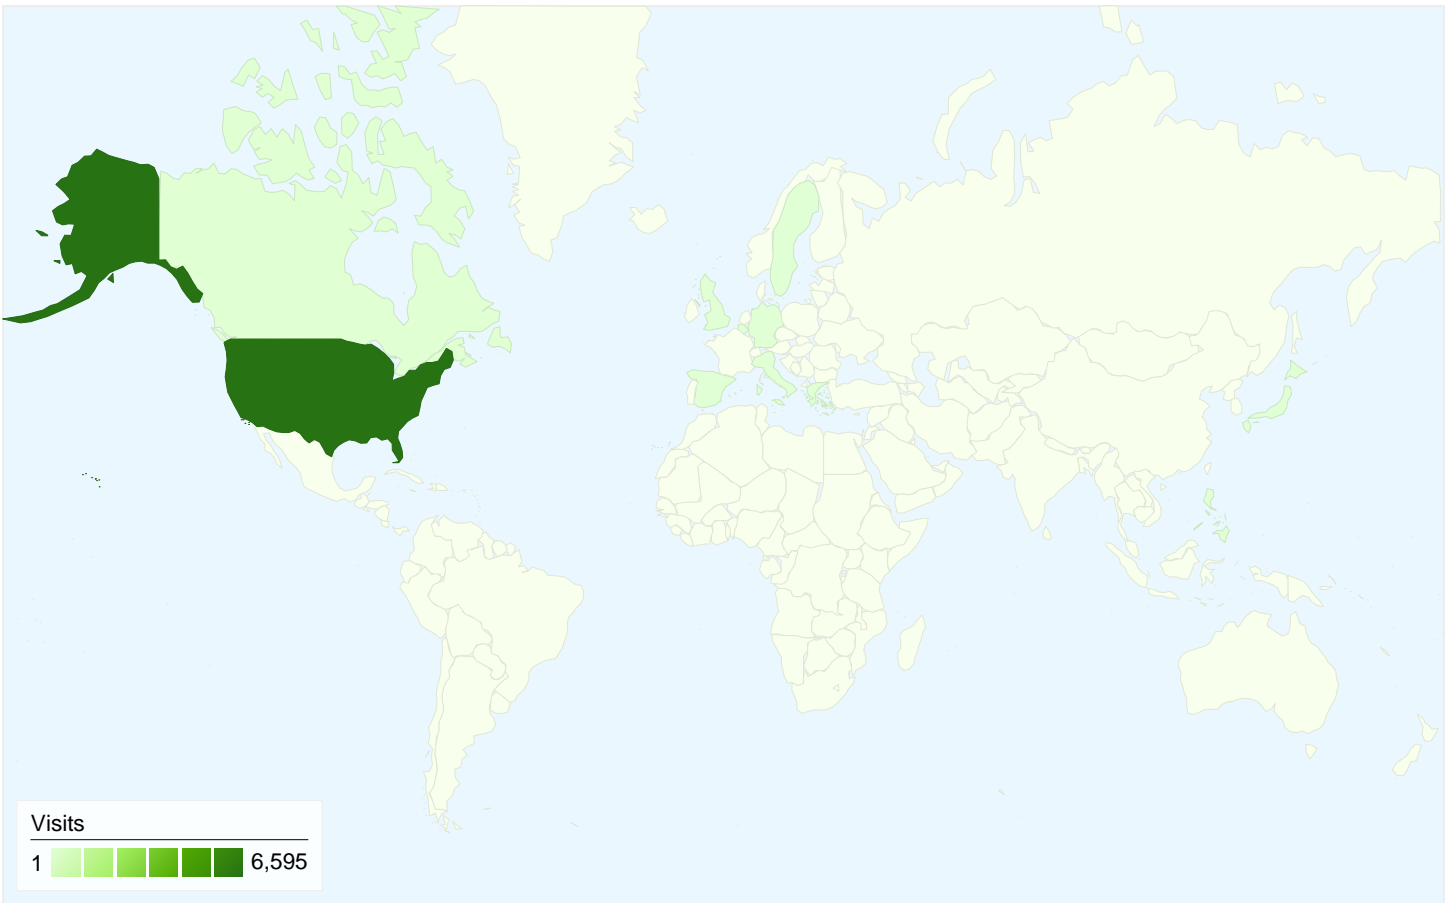

All traffic sources sent a total of 6,656 visits

47.16% Direct Traffic

48.15% Referring Sites

4.69% Search Engines

- Referring Sites  
3,205.00 (48.15%)
- Direct Traffic  
3,139.00 (47.16%)
- Search Engines  
312.00 (4.69%)

**6,656 visits came from 12 countries/territories**

Site Usage

| Country/Territory | Visits | Pages/Visit | Avg. Time on Site | % New Visits | Bounce Rate |
|-------------------|--------|-------------|-------------------|--------------|-------------|
| United States     | 6,595  | 5.41        | 00:02:47          | 21.24%       | 15.89%      |
| Canada            | 24     | 4.38        | 00:01:01          | 8.33%        | 16.67%      |
| Belgium           | 9      | 6.00        | 00:01:19          | 11.11%       | 0.00%       |
| Germany           | 7      | 6.00        | 00:02:53          | 28.57%       | 0.00%       |
| Philippines       | 6      | 1.83        | 00:03:03          | 83.33%       | 33.33%      |
| (not set)         | 4      | 3.75        | 00:00:44          | 0.00%        | 0.00%       |
| United Kingdom    | 3      | 1.00        | 00:00:00          | 100.00%      | 100.00%     |
| Italy             | 3      | 4.00        | 00:02:22          | 66.67%       | 0.00%       |
| Japan             | 2      | 2.00        | 00:00:20          | 0.00%        | 0.00%       |