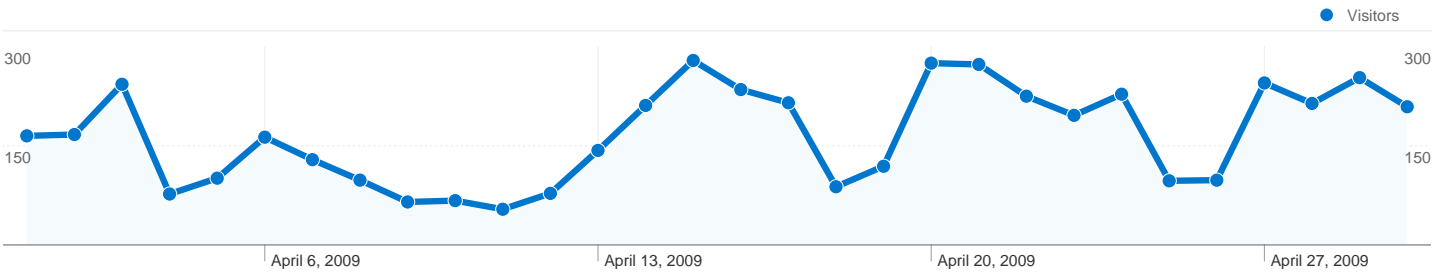

### Site Usage

6,656 Visits

15.93% Bounce Rate

35,909 Pageviews

00:02:46 Avg. Time on Site

5.39 Pages/Visit

21.32% % New Visits

### Visitors Overview

Visitors  
2,290

## 2,290 people visited this site

**6,656** Visits

**2,290** Absolute Unique Visitors

**35,909** Pageviews

**5.39** Average Pageviews

**00:02:46** Time on Site

**15.93%** Bounce Rate

**21.32%** New Visits

Pages on this site were viewed a total of 35,909 times

35,909 Pageviews

25,194 Unique Views

15.93% Bounce Rate